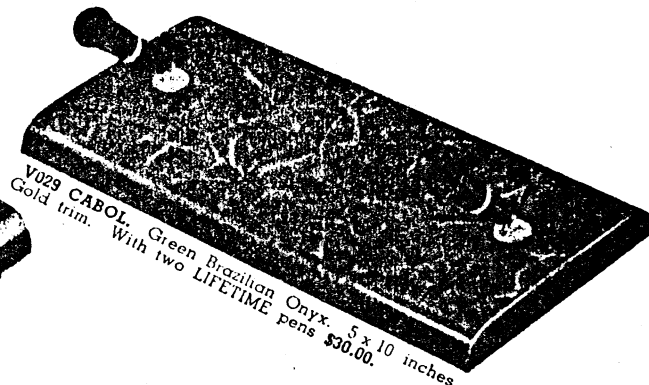

V029 CABOL. Green Brazilian Onyx. 5 x 10 inches. Gold trim. With two LIFETIME pens $30.00.